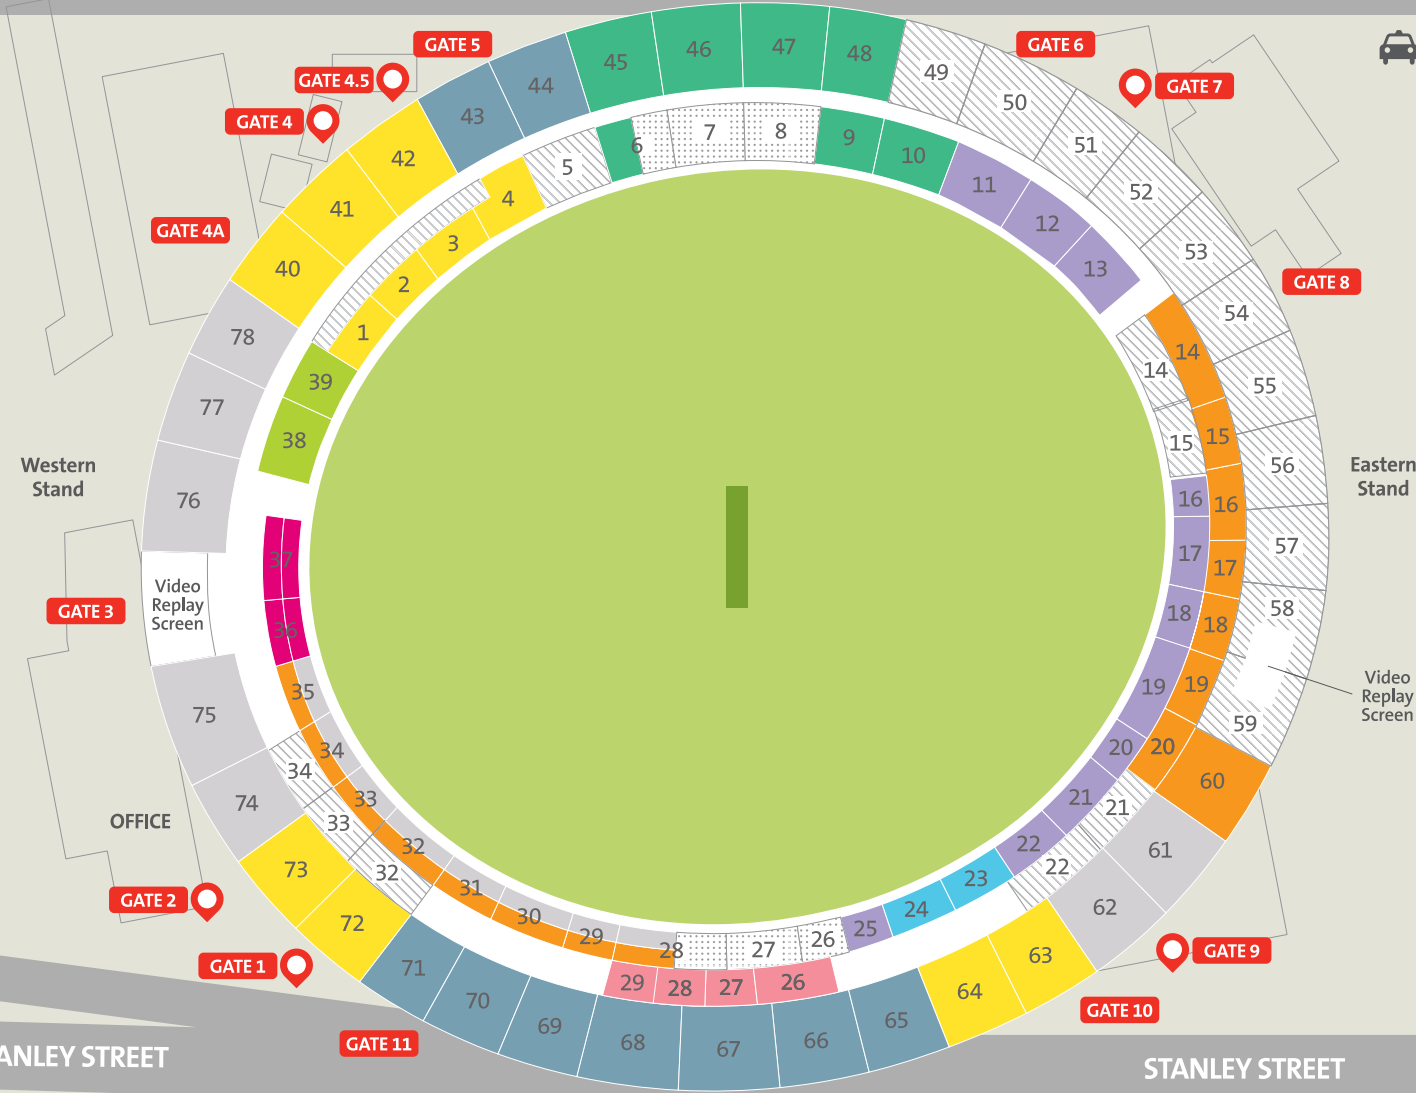

VULTURE STREET

Northern Stand

WELLINGTON ROAD

MAIN ST

STANLEY STREET

STANLEY STREET

Southern Stand

Western Stand

Eastern Stand

MAP NOT TO SCALE    SUBJECT TO CHANGE

GATE 4A

GATE 3

GATE 2

GATE 1

GATE 11

GATE 5

Video Replay Screen

Video Replay Screen