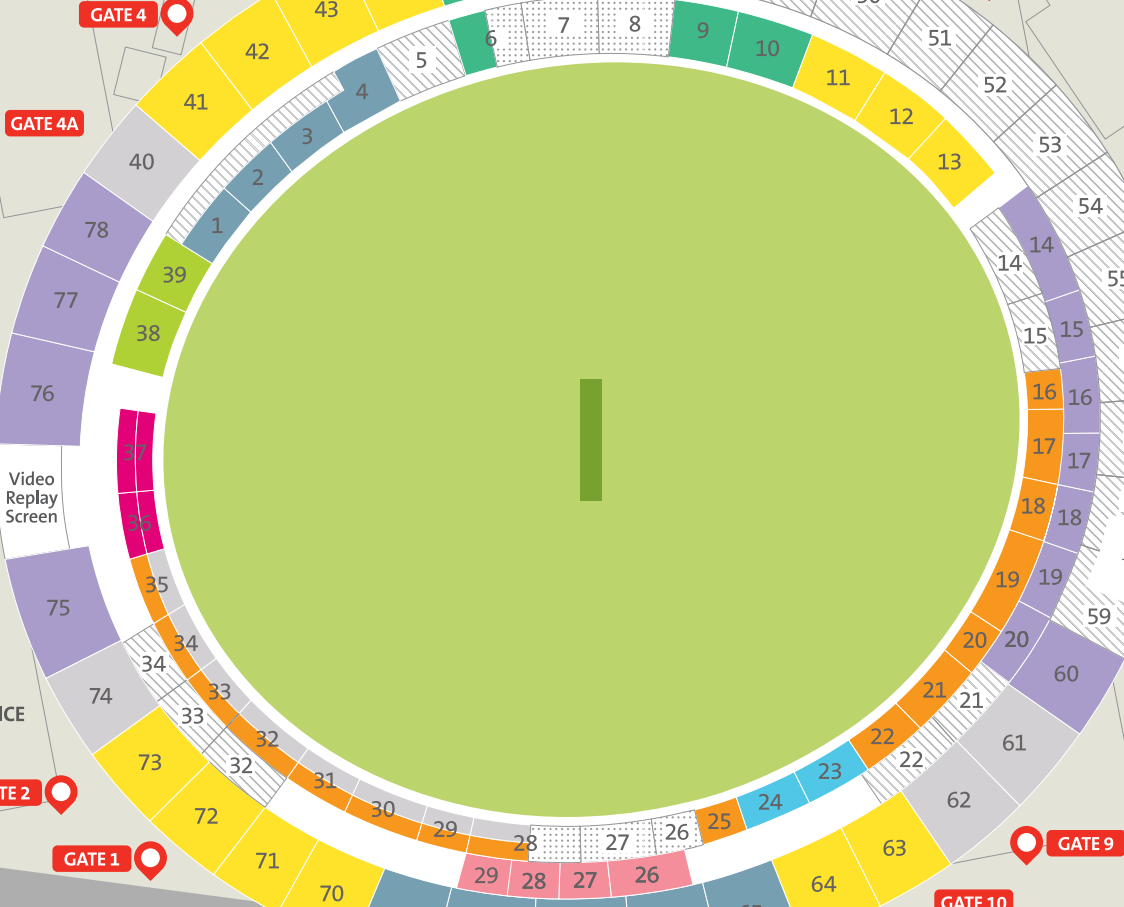

VULTURE STREET

Northern Stand

MAIN ST

Western Stand

Eastern Stand

WELLINGTON ROAD

STANLEY STREET

Southern Stand

STANLEY STREET

GATE 4.5

GATE 4

GATE 4A

GATE 3

OFFICE

GATE 2

GATE 1

GATE 11

GATE 5

GATE 6

GATE 7

GATE 8

GATE 9

GATE 10

Video Replay Screen

Video Replay Screen

MAP NOT TO SCALE SUBJECT TO CHANGE