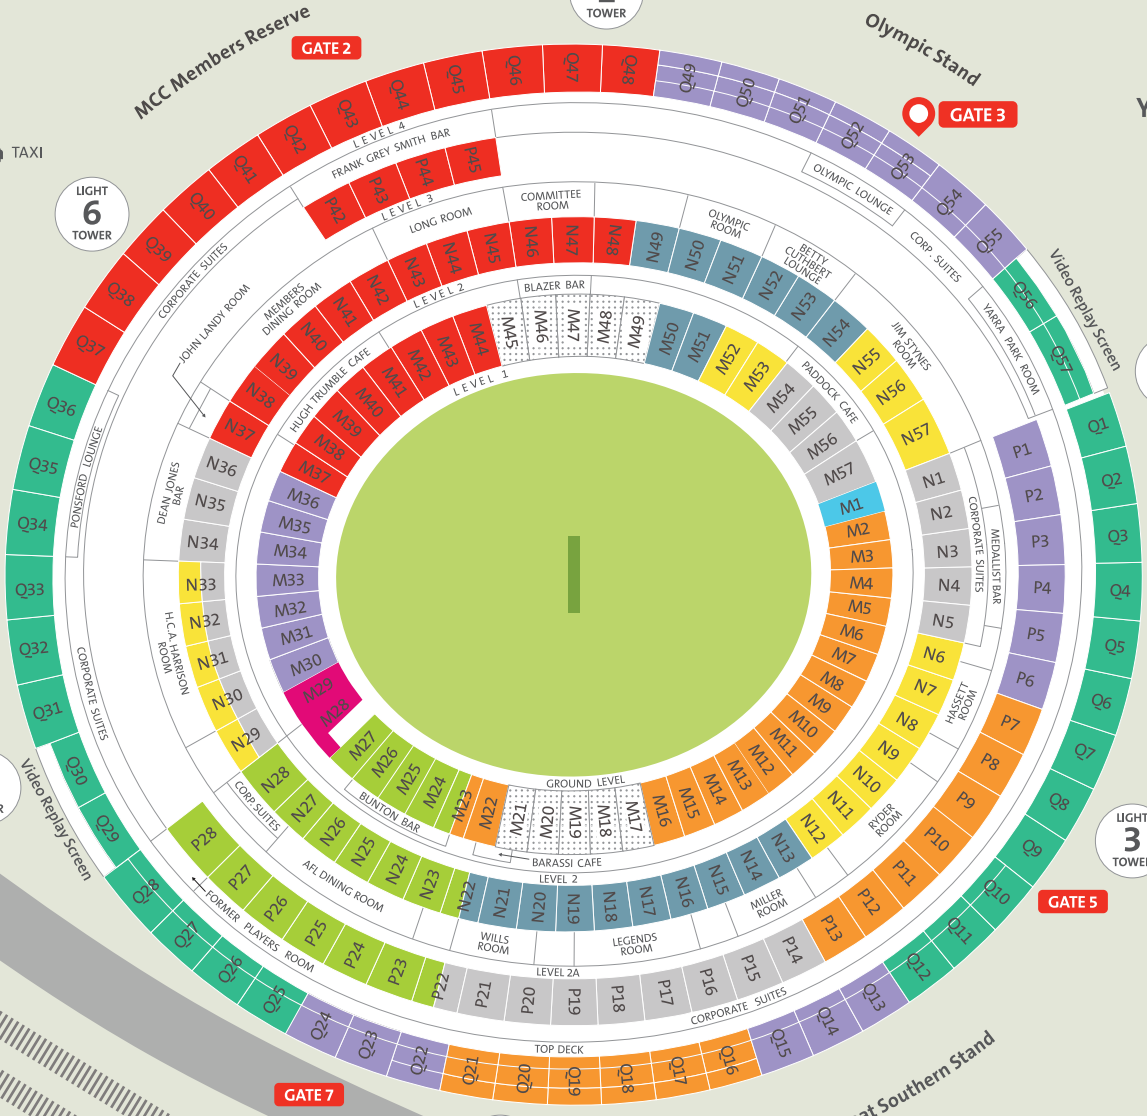

GATE 3

GATE 1

Ponsonford Stand

LIGHT 5 TOWER

BRUNTON AVE

WALK BRIDGE

MAP NOT TO SCALE

SUBJECT TO CHANGE

LIGHT 2 TOWER

GATE 4

YARRA PARK

LIGHT 3 TOWER

GATE 5

LIGHT 4 TOWER

GATE 6

OLYMPIC TRAM STOP

RICHMOND STATION
SWAN STREET TRAM STOP

PUNT ROAD